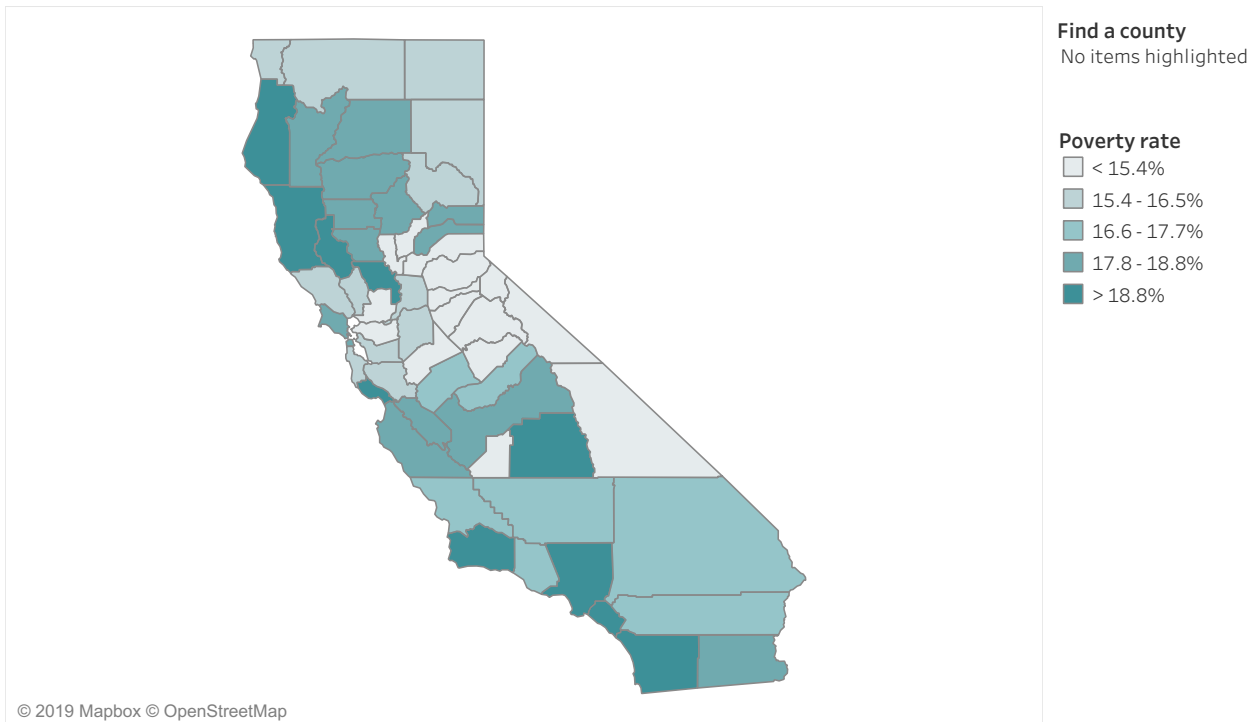

California poverty by county

Source: California Poverty Measure (CPM), averaged across 2015-17.

Notes: Please note the margins of error, which reflect uncertainty due to sampling variability. Estimates marked with an asterisk (*) are based on samples of fewer than 2,000 people. Poverty rates for certain counties are calculated at the multi-county level because these counties are not individually identifiable in the data.